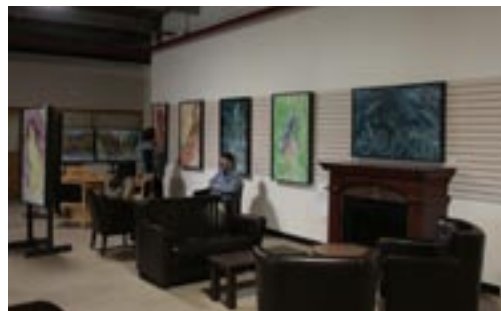

art stream centre

11434 120 Street

*A collaborative, creative space
for ideas to develop and
art to take flight*

Contact Lori Anne Youngman • artstream@pagemaster.ca • 780-425-9303