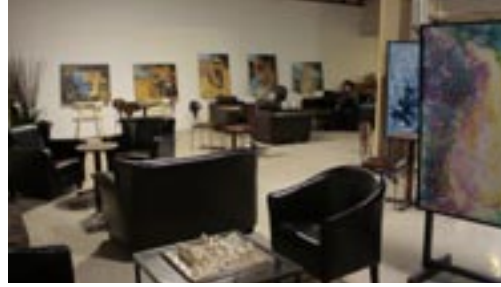

art stream centre

11434 120 Street

*A collaborative, creative space
for ideas to develop and
art to take flight*

Contact Lori Anne Youngman • artstream@pagemaster.ca • 780-425-9303