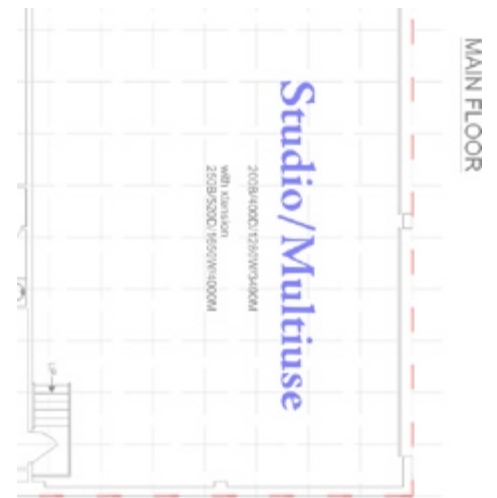

Artstream Project – a magnificent multi-faceted arts hub, is a facility in central Edmonton bringing artists from many disciplines together.

We desire to create a very special place where creativity can flourish. We believe that great art requires authentic, supportive, dynamic and resilient community. As artists, we do not create well in isolation. Bringing our resources together allows each to work in their strength. When collaboration happens extraordinary things are possible.

At Artstream, we want to do more than create a place to work, we

want to create a place to thrive. That way, we all are better able to spread our creativity and make an even greater contribution to our city's diversity and prosperity.

Within the Artstream Project you will find features that aim to serve the various needs of the artist: a collaborative creative community space where you are able to gather with other artists; several meeting rooms where you can work with clients or small groups; a gallery/show space; workshop space; teaching studio; individual and group studio space; secure art storage; and complete art printing and support services. All this and

more, conveniently located next to green space and close to the downtown core.

Long-term lease, monthly, scheduled and occasional contracts are available. Studio spaces are limited, so reserve today.